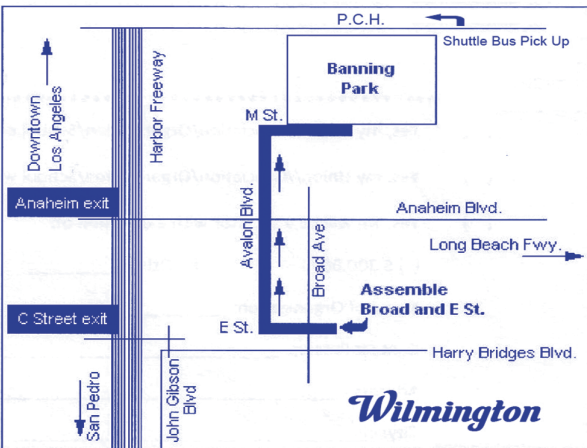

# LABOR SOLIDARITY PARADE DESFILE LABORAL DE SOLIDARIDAD

**March** Broad & E Street, Wilmington  
**Marcha** Assembly begins 8 a.m. | March departs 10 a.m.

**Rally** Banning Park • 12 p.m.  
**Mitin** Speakers, Music, Shuttle Buses,  
Hot Dogs, Soft Drinks available.

# 33RD ANNUAL LABOR DAY PARADE

For more information: Labor Day Committee, 3888 Cherry Ave. Long Beach, CA. 90807 (562) 595-1891

★ ★ ★ **"STOP THE WAR ON WORKERS!"** ★ ★ ★